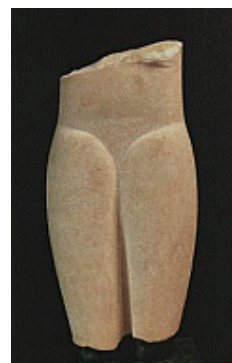

Complete List of Stern Cycladic Objects

Accession No.: Stern151
Culture: Cycladic
Title: Female figure
Date: ca. 2500–2400 BC
Period: Early Cycladic II
Medium: Marble
Dimensions: 20 1/4 in. (51.4 cm)

Accession No.: Stern152
Culture: Cycladic
Title: Female figure
Date: ca. 2600–2400 BC
Period: Early Cycladic II
Medium: Marble
Dimensions: 3 3/8 × 8 9/16 in. (8.5 × 21.7 cm)

Accession No.: Stern154
Culture: Cycladic
Title: Head and neck from female figure
Date: ca. 2500–2400 BC
Period: Early Cycladic II
Medium: Marble
Dimensions: 4 1/2 in. (11.4 cm)

Complete List of Stern Cycladic Objects

Accession No.: Stern155
Culture: Cycladic
Title: Vase with high foot and four lug handles
Date: ca. 3000–2800 BC
Period: Early Cycladic I
Medium: Marble
Dimensions: $4 \frac{3}{8} \times 2 \frac{1}{8}$ in. (11.1 × 5.4 cm)

Accession No.: Stern156
Culture: Cycladic
Title: Female figure
Date: ca. 3000–2800 BC
Period: Early Cycladic I
Medium: Marble
Dimensions: $1 \frac{7}{8} \times 4 \frac{1}{2}$ in. (4.8 × 11.5 cm)

Accession No.: Stern157
Culture: Cycladic
Title: Female figure
Date: ca. 2600–2500 BC
Period: Early Cycladic II
Medium: Marble
Dimensions: $12 \frac{3}{16}$ in. (31 cm)