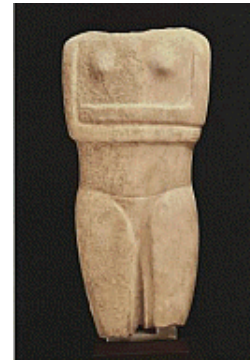

Accession No.: Stern126
Culture: Cycladic
Title: Female figure
Date: ca. 2600–2500 BC
Period: Early Cycladic II
Medium: Marble
Dimensions: $3 \times 10 \frac{3}{4}$ in. (7.6×27.3 cm)

Accession No.: Stern128
Culture: Cycladic
Title: Female figure
Date: ca. 2700–2600 BC
Period: Early Cycladic II
Medium: Marble
Dimensions: $1 \frac{5}{8} \times 6 \frac{3}{4}$ in. (4.2×17.2 cm)

Accession No.: Stern129
Culture: Cycladic
Title: Female figure
Date: ca. 2800–2700 BC
Period: Early Cycladic II
Medium: Marble
Dimensions: $1 \frac{15}{16} \times 10 \frac{9}{16}$ in. (5×26.9 cm)

Accession No.: Stern131
Culture: Cycladic
Title: Female figure
Date: ca. 2600–2500 BC
Period: Early Cycladic II
Medium: Marble
Dimensions: $2 \frac{1}{2} \times 8 \frac{11}{16}$ in. (6.3×22 cm)

Complete List of Stern Cycladic Objects

Accession No.: Stern136
Title: Head and neck from a standing figure
Date: ca. 5300–4500 BC
Period: Late Neolithic
Dimensions: 3 1/16 in. (7.8 cm)

Accession No.: Stern138
Culture: Cycladic
Title: Female figure
Date: ca. 2600–2500 BC
Period: Early Cycladic II
Medium: Marble
Dimensions: 8 1/2 × 34 in. (21.6 × 86.3 cm)

Accession No.: Stern139
Culture: Cycladic
Title: Female figure
Date: ca. 2600–2500 BC
Period: Early Cycladic II
Medium: Marble
Dimensions: 15 1/2 in. (39.3 cm)

Accession No.: Stern140
Culture: Cycladic
Title: Female figure
Date: ca. 2300–2200 BC
Period: Early Cycladic II
Medium: Marble
Dimensions: 3 1/8 × 7 3/4 in. (8 × 19.7 cm)