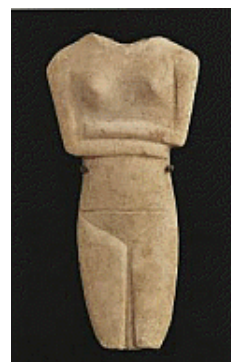

Accession No.: Stern181
Culture: Cycladic
Title: Female figure
Date: ca. 2400 BC
Period: Early Cycladic II
Medium: Marble
Dimensions: 10 3/8 in. (26.4 cm)