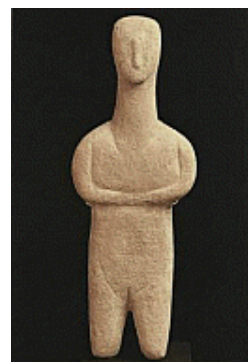

Accession No.: Stern172
Culture: Cycladic
Title: Female figure
Date: ca. 2800 BC
Period: Late Early Cycladic I or Early Cycladic I/II
Medium: Marble
Dimensions: 2 3/8 × 6 3/4 in. (6.1 × 17.2 cm)