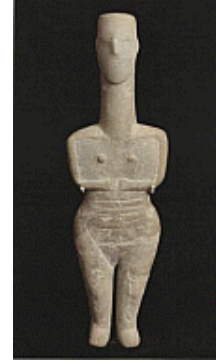

Accession No.: Stern156
Culture: Cycladic
Title: Female figure
Date: ca. 3000–2800 BC
Period: Early Cycladic I
Medium: Marble
Dimensions: $1 \frac{7}{8} \times 4 \frac{1}{2}$ in. (4.8 × 11.5 cm)

Accession No.: Stern157
Culture: Cycladic
Title: Female figure
Date: ca. 2600–2500 BC
Period: Early Cycladic II
Medium: Marble
Dimensions: $12 \frac{3}{16}$ in. (31 cm)

Accession No.: Stern158
Culture: Cycladic
Title: Female figure
Date: ca. 2500–2400 BC
Period: Early Cycladic II
Medium: Marble
Dimensions: $4 \frac{9}{16} \times 17 \frac{7}{16}$ in. (11.6 × 44.3 cm)

Complete List of Stern Cycladic Objects

Accession No.: Stern159
Culture: Cycladic
Title: Female figure
Date: ca. 3000–2800 BC
Period: Early Cycladic I
Medium: Marble
Dimensions: $3 \frac{3}{16} \times 10 \frac{15}{16}$ in. (8.1×27.8 cm)

Accession No.: Stern160
Culture: Cycladic
Title: Head and neck from a figure
Date: ca. 2500–2400 BC
Period: Early Cycladic II
Medium: Marble
Dimensions: $7 \frac{7}{8}$ in. (20 cm)