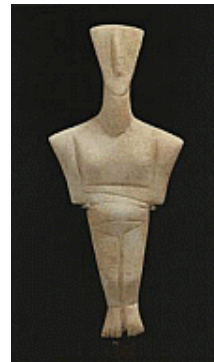

Complete List of Stern Cycladic Objects

Accession No.: SternN272
Culture: Cycladic
Title: Female figure
Date: ca. 2500 BC
Period: Early Cycladic II
Medium: Marble
Dimensions: $2 \frac{13}{16} \times 6 \frac{11}{16}$ in. (7.2×17 cm)