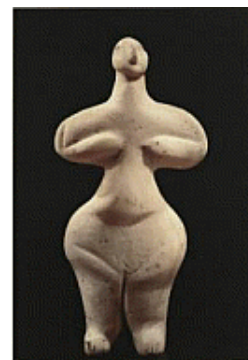

Accession No.: SternN252
Title: Female figure
Date: ca. 4500–3000 BC
Period: Late Neolithic
Medium: Marble
Dimensions: 2 15/16 × 5 15/16 in. (7.4 × 15.1 cm)