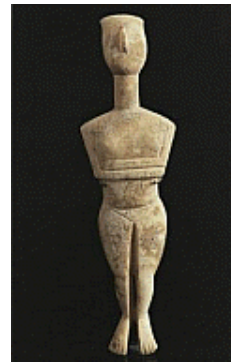

Complete List of Stern Cycladic Objects

Accession No.: Stern126
Culture: Cycladic
Title: Female figure
Date: ca. 2600–2500 BC
Period: Early Cycladic II
Medium: Marble
Dimensions: $3 \times 10 \frac{3}{4}$ in. (7.6×27.3 cm)