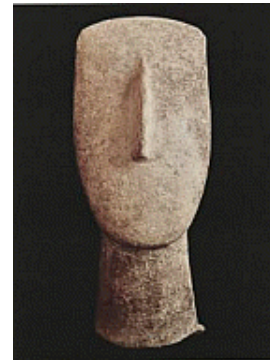

Accession No.: Stern191
Title: Female figure
Date: ca. 4000 BC
Period: Neolithic Period
Medium: Marble
Dimensions: 8 1/4 in. (20.9 cm)

Complete List of Stern Cycladic Objects

Accession No.: Stern192
Culture: Cycladic
Title: Female figure
Date: ca. 2600–2500 BC
Period: Early Cycladic II
Medium: Marble
Dimensions: $2 \frac{1}{16} \times 8$ in. (5.2×20.3 cm)

Accession No.: Stern193
Culture: Cycladic
Title: Female figure
Date: ca. 2600–2500 BC
Period: Early Cycladic II
Medium: Marble
Dimensions: $2 \frac{7}{8} \times 10 \frac{1}{8}$ in. (7.3×25.7 cm)

Accession No.: Stern194
Culture: Cycladic
Title: Head and neck of a female figure
Date: ca. 2500–2400 BC
Period: Early Cycladic II
Medium: Marble
Dimensions: $2 \frac{13}{16} \times 6 \frac{11}{16}$ in. (7.2×17 cm)