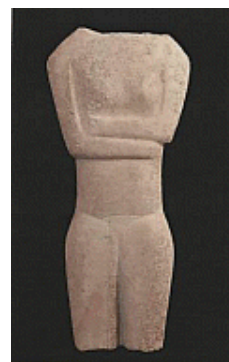

Accession No.: Stern177
Culture: Cycladic
Title: Female figure
Date: ca. 2600–2500 BC
Period: Early Cycladic II
Medium: Marble
Dimensions: $12 \frac{7}{16}$ in. (31.6 cm)