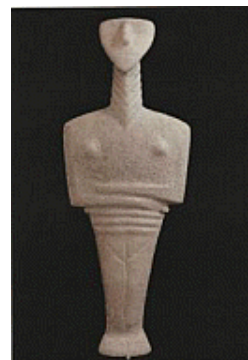

Accession No.: SternN276
Culture: Cycladic
Title: Female figure
Date: ca. 2300 BC
Period: Early Cycladic II
Medium: Marble
Dimensions: $5 \frac{3}{16} \times 13 \frac{11}{16}$ in. (13.1×34.8 cm)