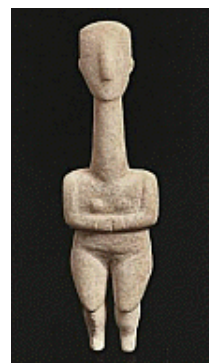

Accession No.: Stern163
Culture: Cycladic
Title: Head and neck from a figure
Date: ca. 2600–2500 BC
Period: Early Cycladic II
Medium: Marble
Dimensions: $6 \frac{5}{16}$ in. (16 cm)

Accession No.: Stern164
Culture: Cycladic
Title: Female figure
Date: ca. 2600–2500 BC
Period: Early Cycladic II
Medium: Marble
Dimensions: $4 \frac{3}{4}$ in. (12 cm)

Complete List of Stern Cycladic Objects

Accession No.: Stern165
Culture: Cycladic
Title: Female figure
Date: ca. 2700–2600 BC
Period: Early Cycladic II
Medium: Marble
Dimensions: 6 3/4 in. (17.2 cm)

Accession No.: Stern166
Culture: Cycladic
Title: Female figure
Date: ca. 2500 BC
Period: Early Cycladic II
Medium: Marble
Dimensions: 5 3/8 × 21 1/8 in. (13.6 × 53.7 cm)

Accession No.: Stern167
Culture: Cycladic
Title: Female figure
Date: ca. 3000–2800 BC
Period: Early Cycladic I
Medium: Marble
Dimensions: 2 7/16 × 8 5/8 in. (6.2 × 21.9 cm)

Accession No.: Stern168
Title: Female figure
Date: ca. 5300–4500 BC
Period: Late Neolithic
Medium: Marble
Dimensions: 3 13/16 × 8 11/16 in. (9.7 × 22 cm)