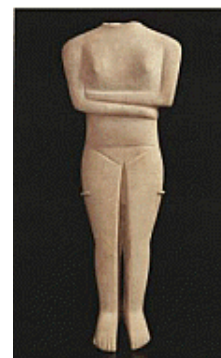

Accession No.: Stern209
Culture: Cycladic
Title: Female figure
Date: ca. 2500 BC
Period: Early Cycladic II
Medium: Marble
Dimensions: 13 in. (33 cm)